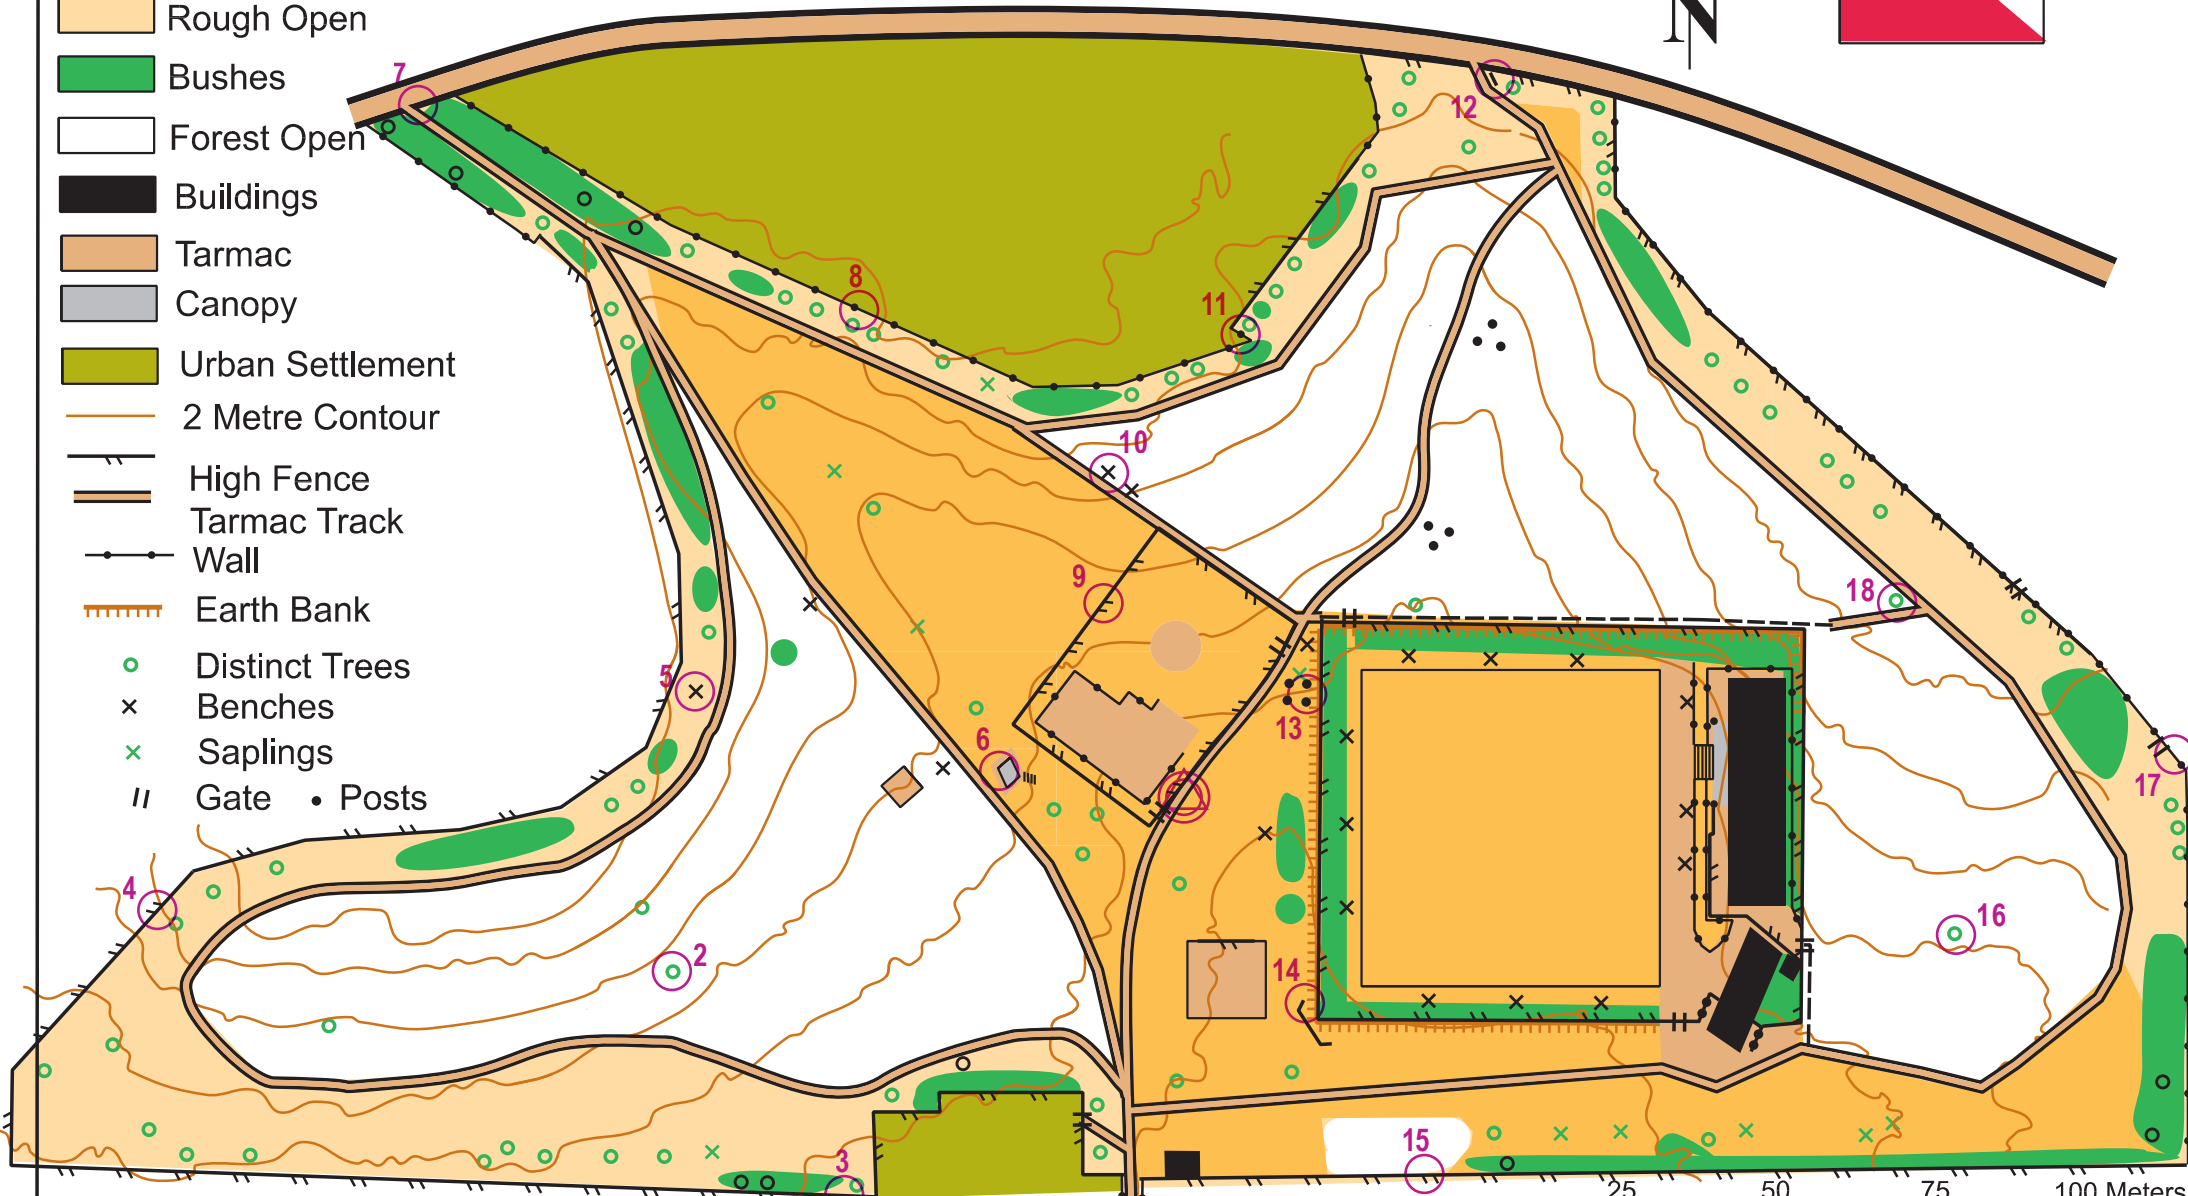

# Alexandra Park Orienteering Map

Key

-  Grass Area
-  Rough Open
-  Bushes
-  Forest Open
-  Buildings
-  Tarmac
-  Canopy
-  Urban Settlement
-  2 Metre Contour
-  High Fence
-  Tarmac Track
-  Wall
-  Earth Bank
-  Distinct Trees
-  Benches
-  Saplings
-  Gate
-  Posts

Wessex Orienteering Club

Base Map drawn by Bill Brown/ Jason Falconer. Survey and Detail by Jasonmfalconer.co.uk-Wessex Orienteers 2018

Map Scale 1:1000