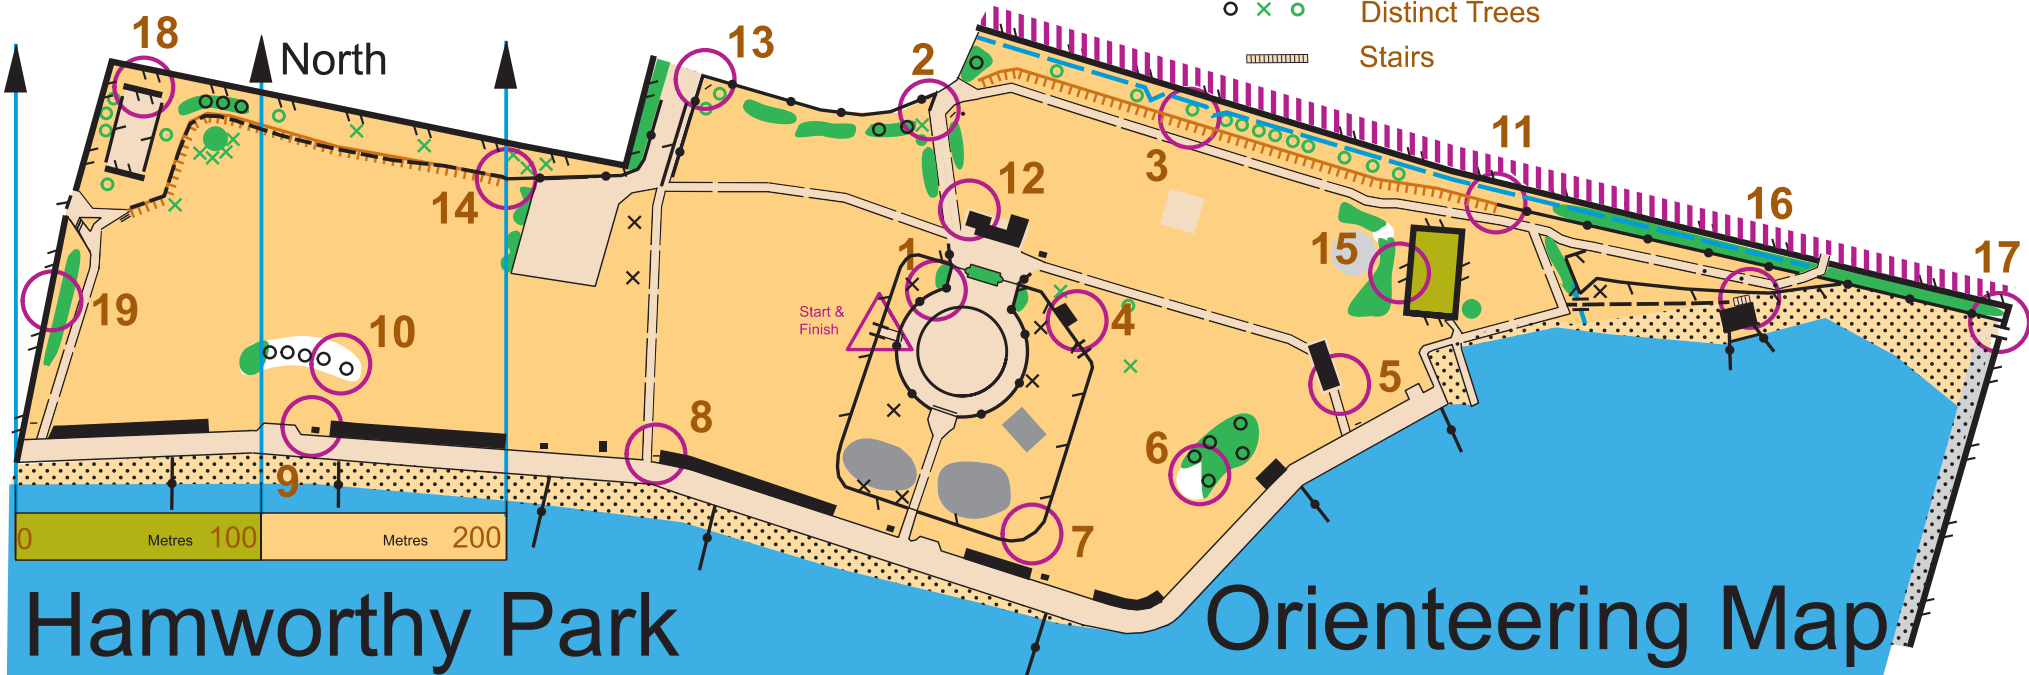

	Open Land		Rocks		High Fence		Gate
	Sandy Ground		Play Area		Low Fence		Post/ Sign
	Hedge/ Bushes		Tarmac		Low Wall		Brick Block
	Water		Kit Store		Tarmac Path		Picnic Bench
	Tall Trees		Out of Bounds		Track		Buildings
					Ditch		Earth Bank
							Distinct Trees
							Stairs

Hamworthy Park Orienteering Map

Easy / Short

Start	1	2	3	4	5	6	7	8	9	10	Finish

Medium / Short

Start	7	5	11	3	12	13	14	10	8	Finish

Harder / Longer

Start	4	6	15	16	17	11	2	13	18	19	9	8	Finish

Base map, survey and drawn by Jasonmfalconer.co.uk
 This map contains no O.S.data
 Copyright Wessex Orienteers 2017.
 Possession of this map does not imply right of access.